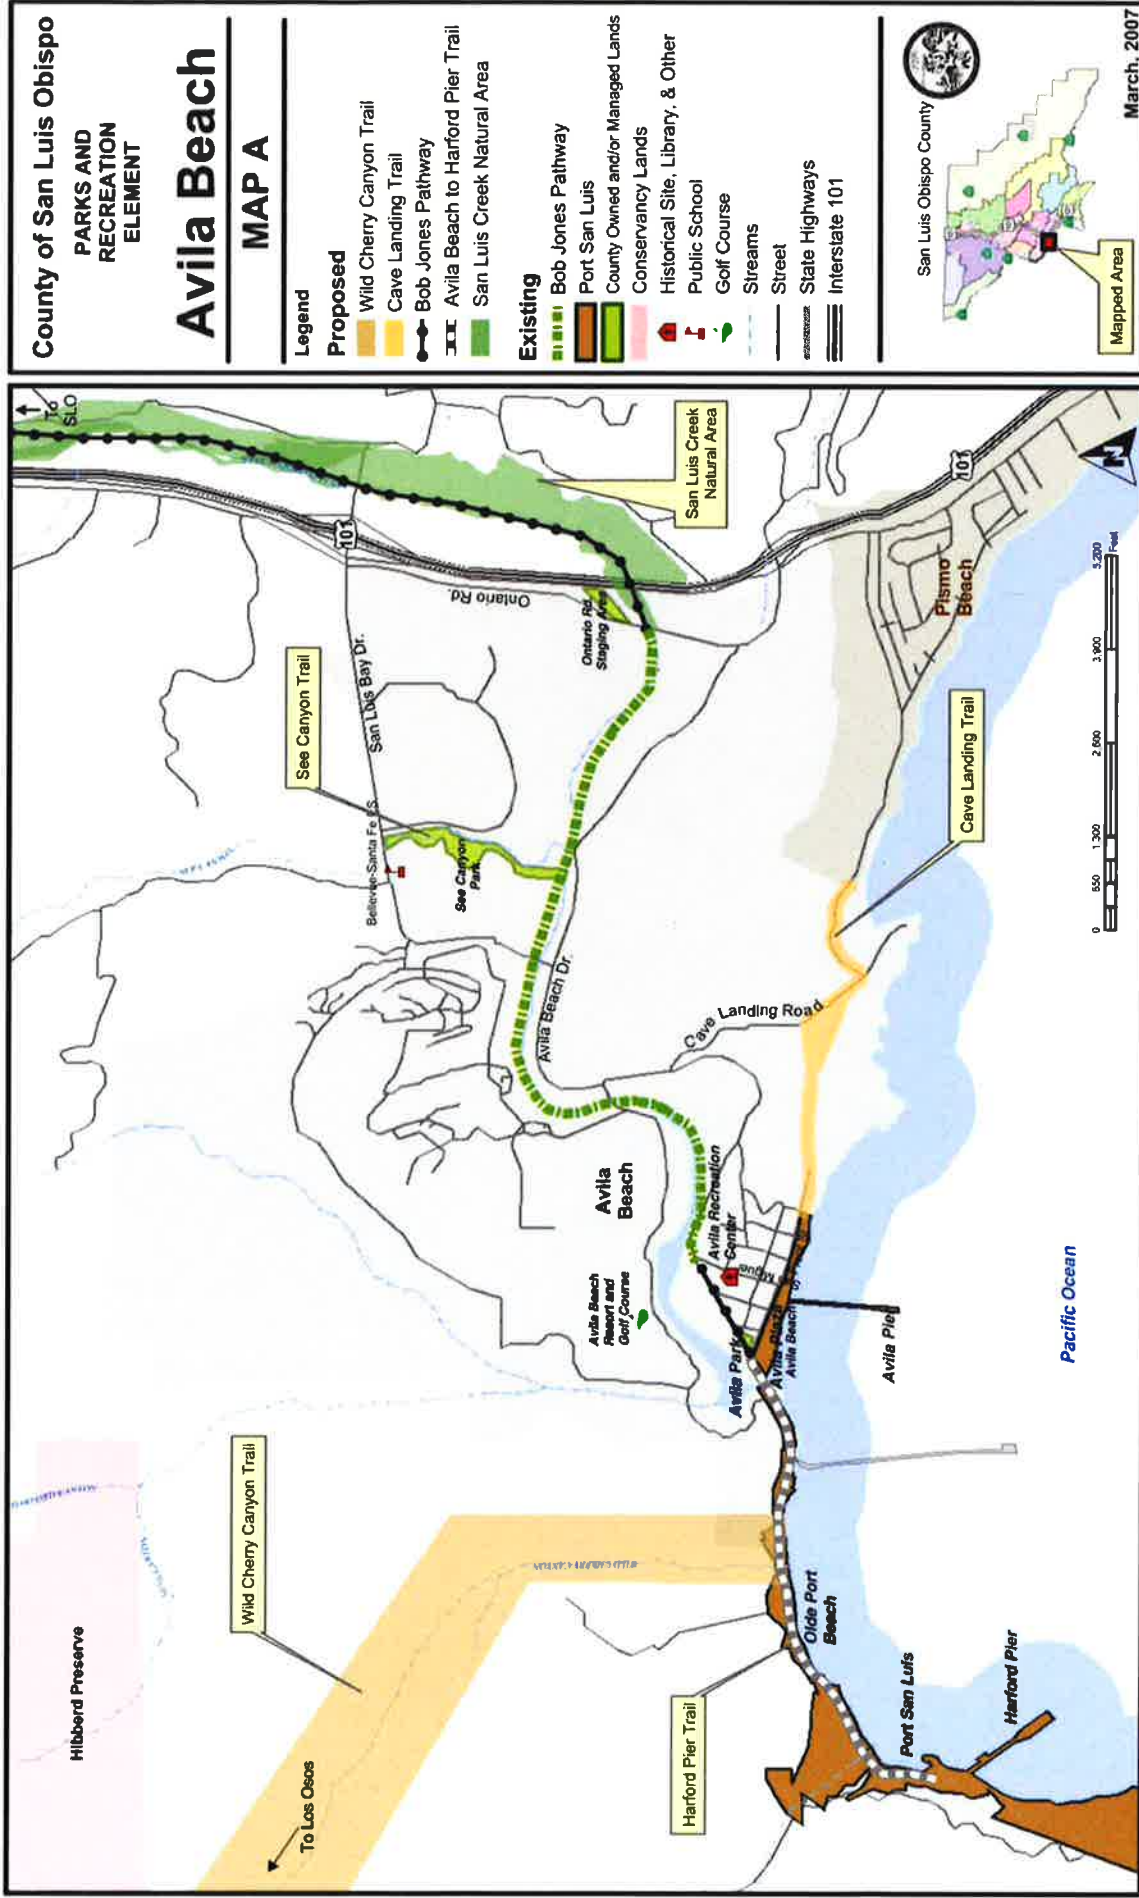

AVILA BEACH MAP

The trails shown on this map do not authorize the public or any member thereof any right of public access to private property.